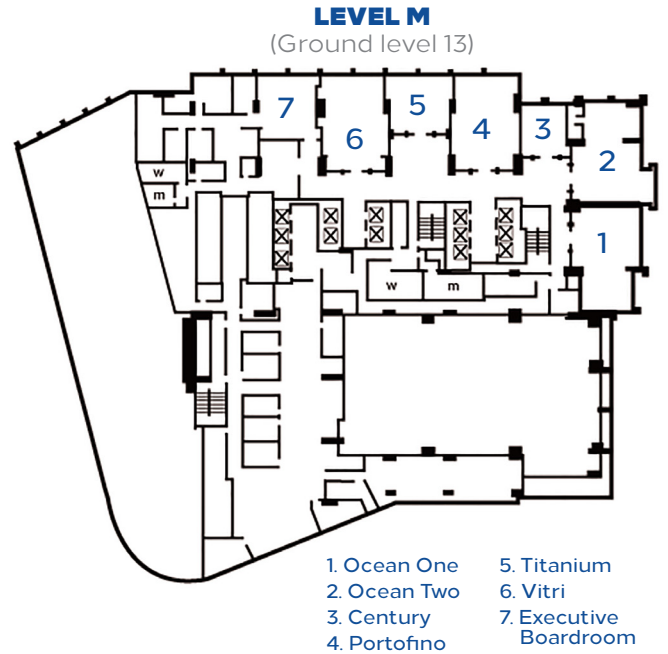

### ROOMS

Hilton Panama offers 283 elegantly appointed standard rooms with views of Panama Bay and the Pacific Ocean, and overlooking the famous Balboa Avenue. Each standard room features a 40" flat-panel TV, wireless and wired internet, hair dryer, iron & ironing board and safe box. Bathrooms are designed with a walk-in rain shower and a private makeup area with bench and enhanced lighting.

## MEETING SPACE CAPACITY CHART

Level	Location	Classroom	Theater	Banquet (60" Tables)	Banquet (72" Tables)	Cocktail	Conference	U-Shape
B Level	TWIST	NA	NA	NA	NA	NA	4	NA
	MYSTIC POINT BOARDROOM	NA	NA	NA	NA	NA	16	NA
	BELLAGIO	45	90	50	60	80	40	36
	VENETIAN	45	90	50	60	80	40	36
	REVOLUTION JR. BALLROOM	120	150	120	144	150	50	50
	MILLENIUM	40	75	50	60	60	30	26
	MIRAGE	40	75	50	60	60	30	26
	STAR BAY BALLROOM	480	850	600	648	900	90	100
	STAR BAY 1	140	190	150	180	200	55	45
	STAR BAY 1-2	300	380	290	348	350	80	75
M Level	STAR BAY 2	120	180	120	144	200	40	36
	STAR BAY 2-3	350	450	350	420	350	80	75
	STAR BAY 3	180	290	230	276	280	60	56
	OCEAN ONE	36	60	60	72	80	35	30
	OCEAN TWO	NA	NA	NA	NA	NA	22	NA
	CENTURY	10	10	10	12	NA	8	6
	PORTOFINO	45	90	50	60	80	40	36
	TITANIUM	20	40	40	48	40	20	15
P Level	VITRI	45	90	50	60	80	40	36
	EXECUTIVE BOARDROOM	NA	NA	NA	NA	NA	16	NA
	INFINITY LOUNGE	36	80	120	144	250	30	25